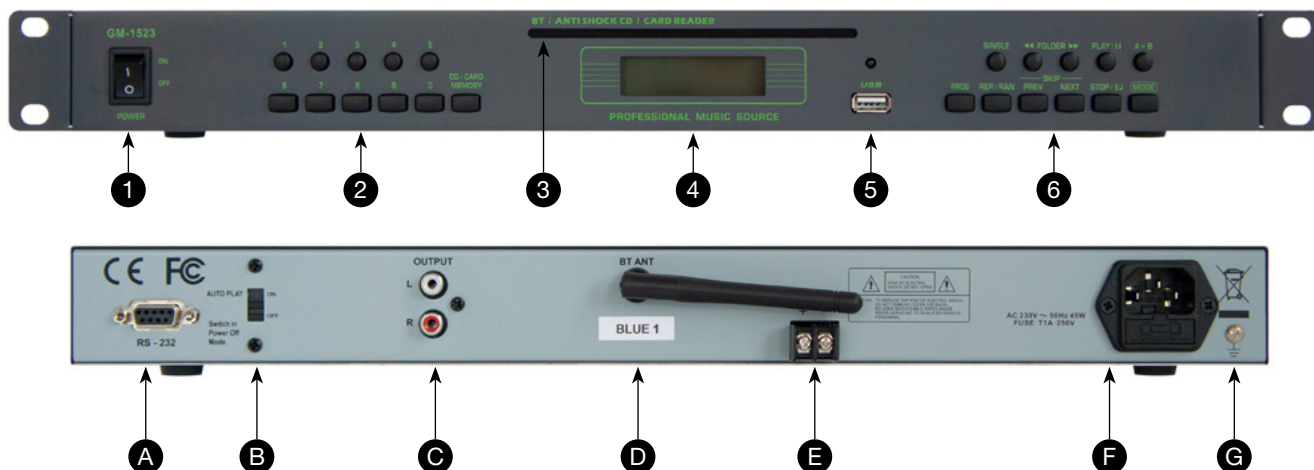

GM-1523

CD and MP3-Player with USB interface and Bluetooth receiver

Front view (FRS)

- 1 Power switch ON/OFF
- 2 Program buttons
- 3 CD drive
- 4 LCD display
- 5 USB socket
- 6 Program functions

Rear view (RWS)

- A RS-232 socket
- B Auto-play switch
- C Cinch Output Stereo
- D Bluetooth antenna
- E Connection emergency power supply
- F Network connection 230 V
- G Ground

Features

Audio-CD/CD-R/CD-RW/MP3-CD

- Anti shock system
- Autoplay function
- Folder navigation
- Title programming
- Various repeat functions

Bluetooth receiver

Type	Bluetooth name
GM-1523-1	BLUE 1
GM-1523-2	BLUE 2
GM-1523-3	BLUE 3
GM-1523-4	BLUE 4

USB storage media directly connectable

Support up to 64 GB

Technical specifications

CD-Player / USB

Output level (1 KHz) 1 V +/- 2 dB

Bluetooth receiver

Output level 0.65 V, +/- 2 dB
 Distance < 7 meters
 Channels BLUE1 / BLUE2 / BLUE3 / BLUE4

General

Weight 4.4 kg
 Dimensions 483 × 44 × 225 mm
 Temperature range 0°C – 40°C
 Verbrauch max. 45 W
 Power supply 230 V, 50 Hz
 Connections – Cinch Output Stereo
 – RS-232
 – 13.2 V DC
 Emergency power supply