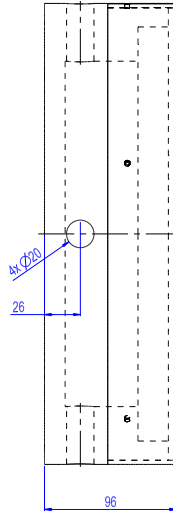

GM-UP-EK-X00-R2015

In wall mounting for analogue clocks

Features

In wall box made of wood and metal for installation in concrete walls in indoor or covered outdoor spaces. For analogue clocks Ø 300 and 400 mm.

Ordering information

GM-UP-EK-300R2015

For clocks Ø 300 mm

GM-UP-EK-400R2015

For clocks Ø 400 mm

Dimensions in mm

Inlet case GM-UP-EK-300R2015
For analogue clocks \varnothing 300 mm

Inlet case GM-UP-EK-400R2015
For analogue clocks \varnothing 400 mm