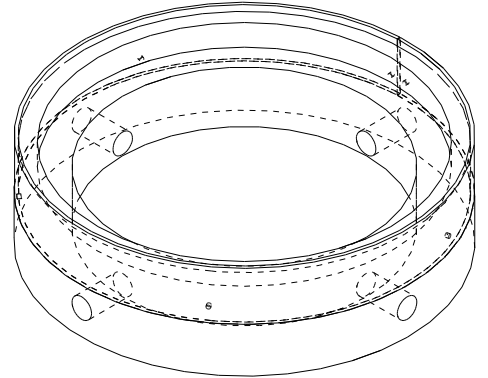

GM-UP-EK-X00-R2015

In wall mounting for analogue clocks

Features

In wall box made of wood and metal for installation in concrete walls in indoor or covered outdoor spaces. For analogue clocks Ø 300 and 400 mm.

Ordering information

GM-UP-EK-300R2015

For clocks Ø 300 mm

GM-UP-EK-400R2015

For clocks Ø 400 mm

Dimensions in mm

Inlet case GM-UP-EK-300R2015
For analogue clocks \varnothing 300 mm

Inlet case GM-UP-EK-400R2015
For analogue clocks \varnothing 400 mm