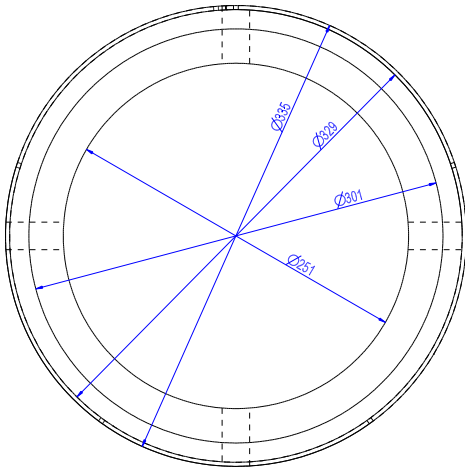

Ordering information

GM-UP-EK-300R2015

For clocks Ø 300 mm

GM-UP-EK-400R2015

For clocks Ø 400 mm

Dimensions in mm

Inlet case GM-UP-EK-300R2015
For analogue clocks \varnothing 300 mm

Inlet case GM-UP-EK-400R2015
For analogue clocks \varnothing 400 mm