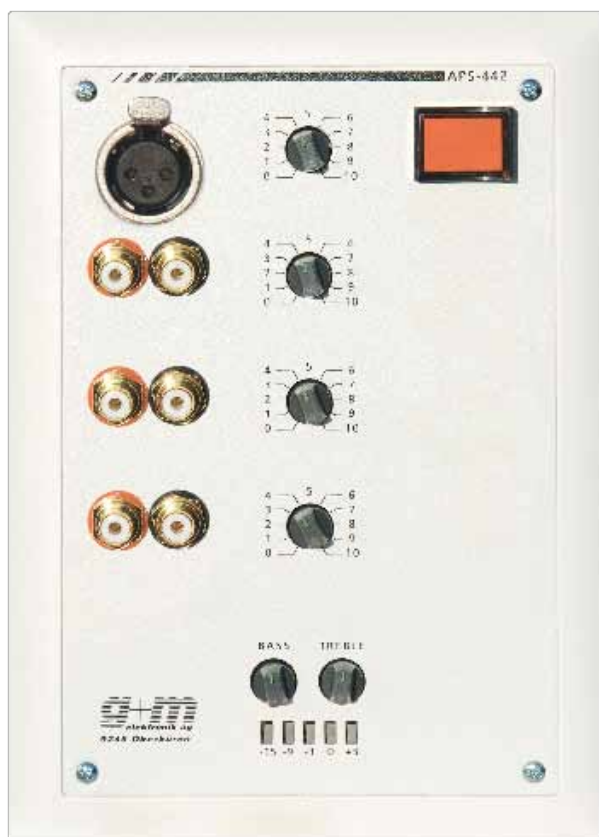

APS[®] remote control units from **g+m**... ensure the very highest operational reliability!

Any PA system is only as reliable as the ease and user-friendliness of its control system and remote-control! Access is provided only to the most important operating controls, and there is virtually no possibility of operating errors! Microphones and music devices are connected to the remote controls. Volume and tone can be controlled individually. The illuminated pushbutton is used to activate the PA system. Various programming options (phantom power supply and priorities etc.) are available.

APS-442-Edizio
148x208 mm Standard

APS® remote control units

APS-441-USB

APS-440-A01-H

APS-440 in APS-470

Remote adjustment desk with
ARC-340 and 3x ARC-540 and 6x ARC-02

Descriptions remote controls:

Edizio (APS-442) or Alu Front-Panel (APS-440) 140/200 mm (II+III)

APS-440-A01-H	Alu	1xmic.	3xaux		200x140mm
APS-440-A01-V	Alu	1xmic.	3xaux		140x200mm
APS-440-A02-H	Alu	2xmic.	2xaux		200x140mm
APS-440-A02-V	Alu	2xmic.	2xaux		1x0x200mm
APS-441-1HE		1xmic.	3xaux		19" 1 HE
APS-441-2HE		1xmic.	3xaux		19" 2 HE
APS-441-USB		1xmic.	3xaux	1xUSB	19" 2 HE
APS-442-A01-V	Edizio	1xmic.	3xaux		208x148mm
APS-442-A02-H	Edizio	2xmic.	2xaux		148x208mm
APS-445-A01-H	Alu	1xmic.	3xaux	stereo	200x140mm
APS-445-A01-V	Alu	1xmic.	3xaux	stereo	140x200mm
APS-445-A02-H	Alu	2xmic.	2xaux	stereo	200x140mm
APS-445-A02-V	Alu	2xmic.	2xaux	stereo	140x200mm
APS-440-P01		Priority voice-operated mic./aux			
APS-450-T		Push-button suppl.			
APS-450-R		Potentiometer suppl.			
APS-450-SCH		Button lockable			
APS-458		Housing for APS-440, white			
APS-470		Housing for flush-mounting			
APS-475		Housing, lockable			
GZ-928		BUS-cable, 4 wires, shieldet for standard version			

Removable modules for ARC-desks

ARC-540	Push-button	5 buttons (Group on/off, Gong)
ARC-640	Control unit	5 control units (Remote control of the volume)
ARC-02	Slider Module	(Remote control of the volume)